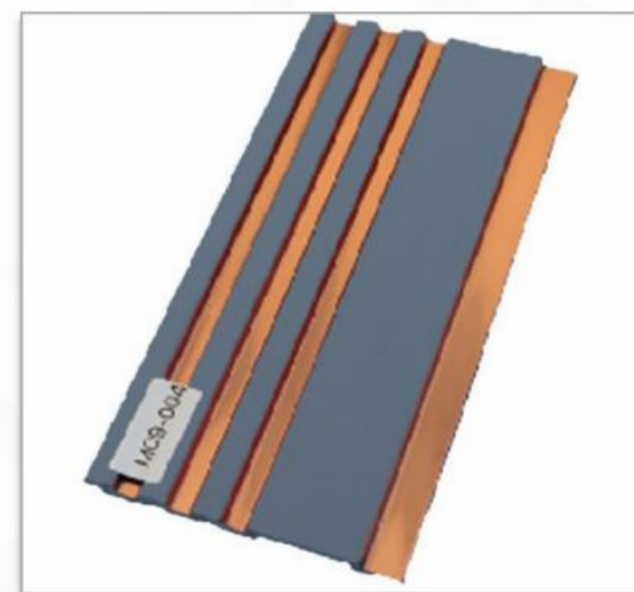

Style: Nine

- **Product Size:150.0*12.0mm**
- **Carton Capacity:18PCS/Carton**
- **Carton Size:160*210*2950mm**