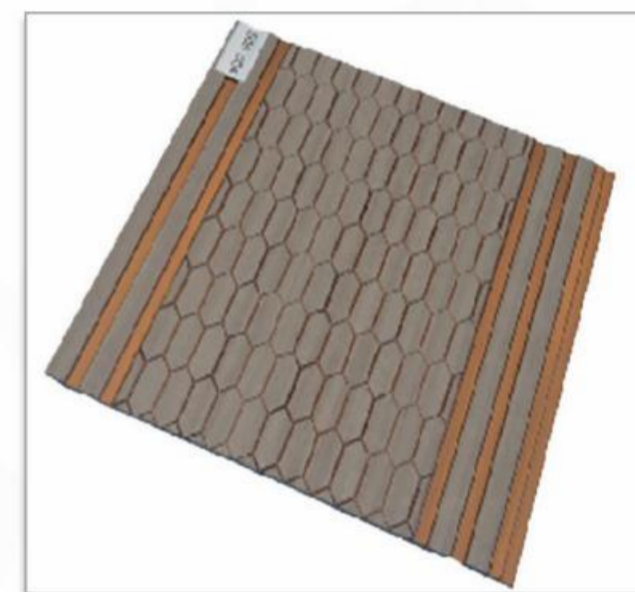

PS Wall Panel

Style: Twenty-one

- **Product Size:310.0*7.0mm**
- **Carton Capacity:12PCS/Carton**
- **Carton Size:310*90*2950mm**

Style: Twenty-two

- **Product Size:310.0*8.0mm**
- **Carton Capacity:12PCS/Carton**
- **Carton Size:310*90*2950mm**