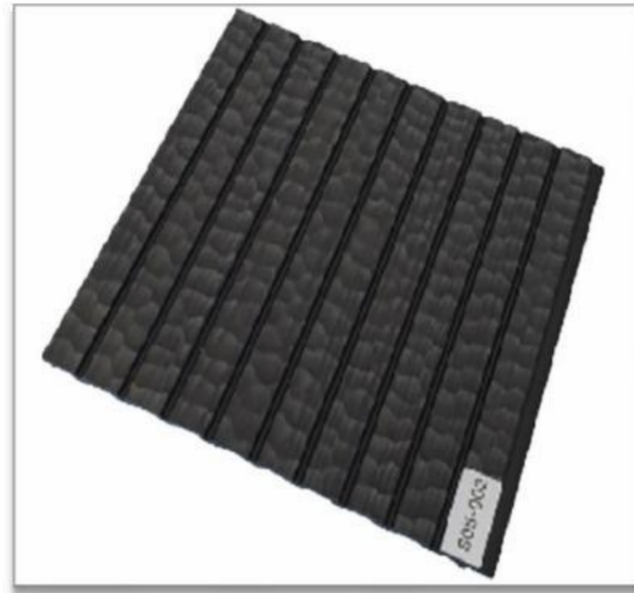

Style: Nineteen

- **Product Size: 310.0*7.0mm**
- **Carton Capacity: 12PCS/Carton**
- **Carton Size: 310*90*2950mm**

Style: Twenty

- **Product Size: 310.0*7.0mm**
- **Carton Capacity: 12PCS/Carton**
- **Carton Size: 310*90*2950mm**