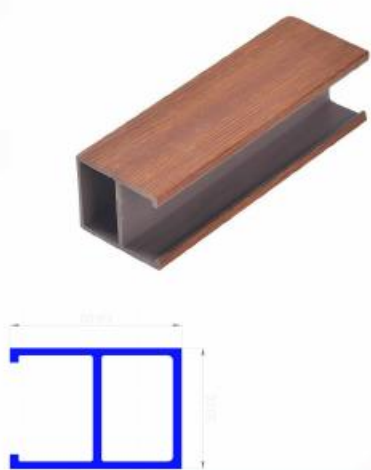

- 200*15 Small Circular Plate
- Length:2400/2900/3600mm Ect.
- Weight: 750Gram/Metre
- Packing:16Pcs/Carton
- Pkg Size:No data

- 160*22 Round Hole Grille
- Length:2400/2900/3600mm Ect.
- Weight: 900Gram/Metre
- Packing:20Pcs/Carton
- Pkg Size:17.5cm*26.2cm

- 179*17 Wide And Narrow Grille
- Length:2400/2900/3600mm Ect.
- Weight:750 Gram/Metre
- Packing:15Pcs/Carton
- Pkg Size:21cm*22cm

- 155*17 Round Hole Grille
- Length:2400/2900/3600mm Ect.
- Weight: 700Gram/Metre
- Packing:Pcs/Carton
- Pkg Size:15.8cm*20.2cm

Interior WPC Wall Panel

- 50*60 Smallpox
- Length:2400/2900/3600mm Ect.
- Weight: 550Gram/Metre
- Packing:20Pcs/Carton
- Pkg Size:20.5cm*27cm

- 50*50 Square Timber
- Length:2400/2900/3600mm Ect.
- Weight: 560Gram/Metre
- Packing:16Pcs/Carton
- Pkg Size:21.5cm*21.5cm