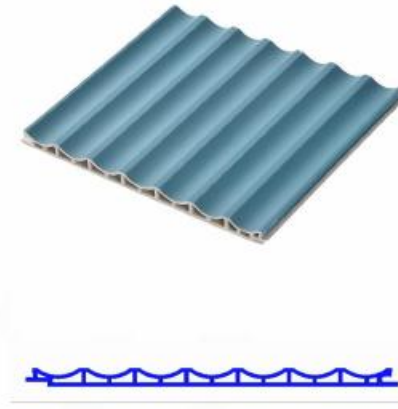

- 204*12 Inner Arc Plate
- Length:2400/2900/3600mm Ect.
- Weight: 800Gram/Metre
- Packing:15Pcs/Carton
- Pkg Size:21cm*18cm