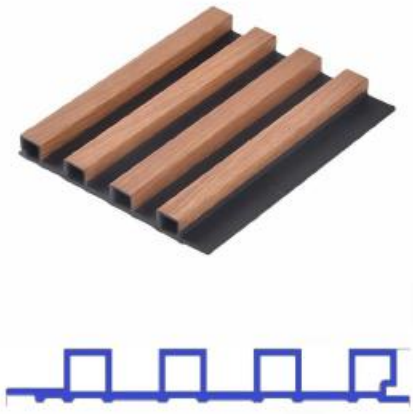

Interior WPC Wall Panel