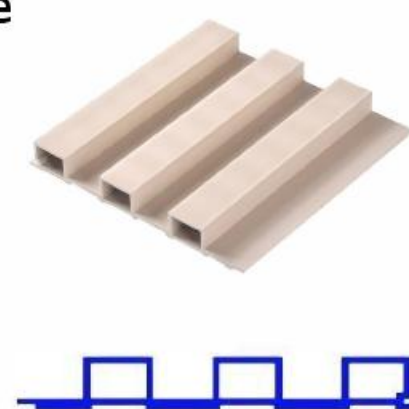

- 170*18 Six Track Double Buckle Grille
- Length:2400/2900/3600mm Ect.
- Weight: 780Gram/Metre
- Packing:22Pcs/Carton
- Pkg Size:17.5cm*25.5cm

- 195*25 Pairs Of Buckle High Great Wall Slabs
- Length:2400/2900/3600mm Ect.
- Weight: 980Gram/Metre
- Packing:14Pcs/Carton
- Pkg Size:21cm*20.5cm