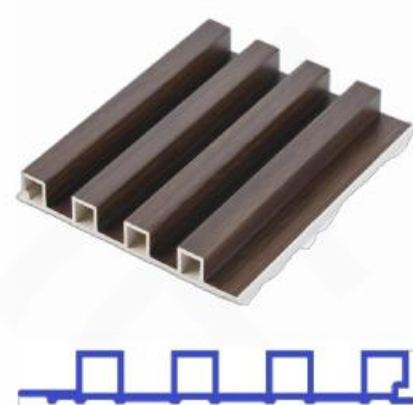

- 160*22 Pairs Of Buckle Grilles
- Length:2400/2900/3600mm Ect.
- Weight: 750Gram/Metre
- Packing:18Pcs/Carton
- Pkg Size:17.5cm*26.2cm