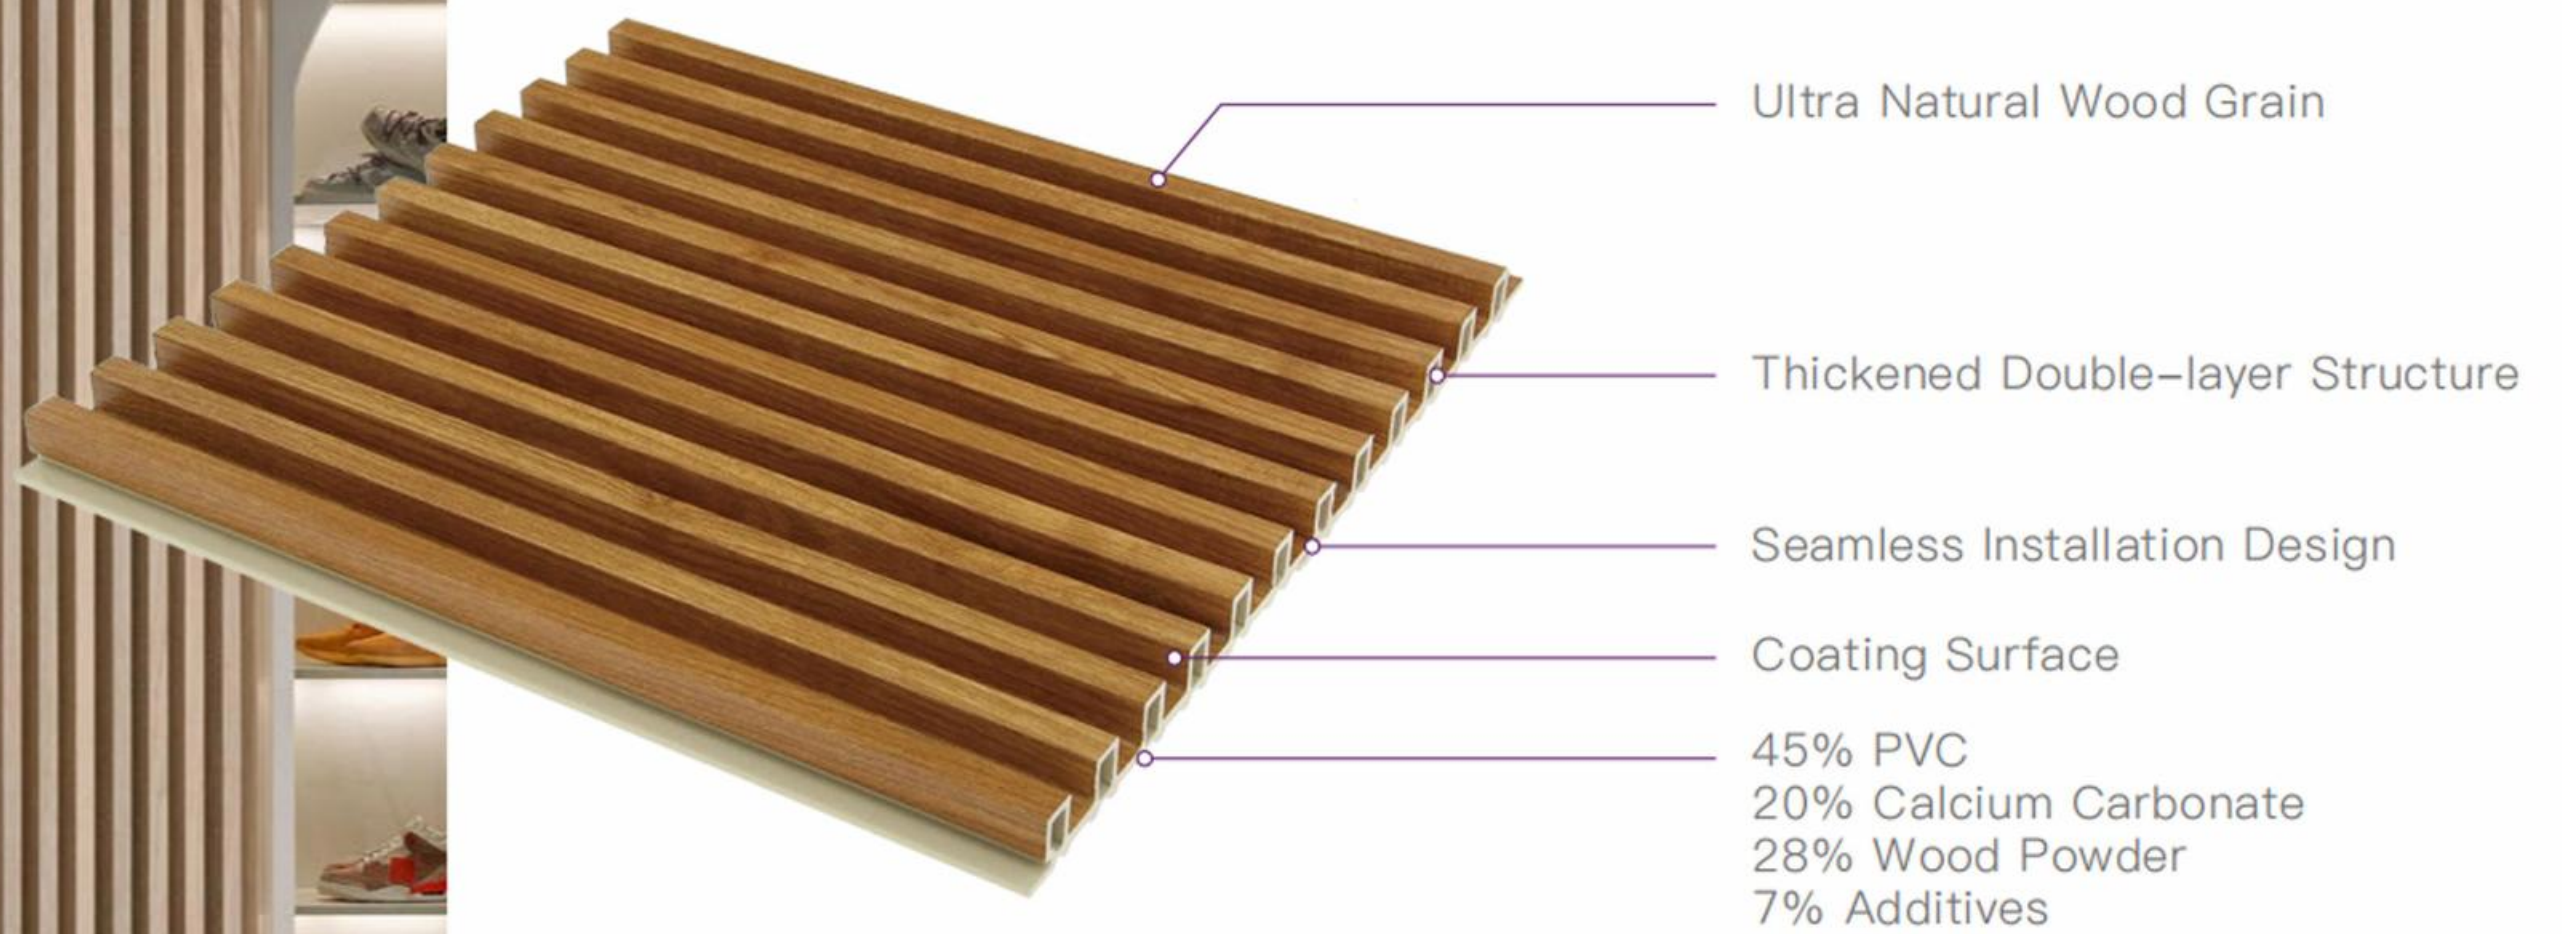

“ Interior WPC(Wood-Pastic Composite) wal panels are versatile, eco-friendly materia’s made from recvcled wood fibers and plastics, They combine the natura aesthetics of wood with enhanced durability, offering resistance to moisture, termites, and mold. Available in diverse grain, fluted textures, or vibrant colors (e.g., pink, blue, marble), they suit desians like wood styles ranging from modern minimalist to rustic, Easy to install with low maintenance (no painting or staining required), these panels are ideal for bathrooms, kitchens, and offices. They provide thermal insulation, soundproofing, and UV resistance, making them a sustainable cost-effective choice for contemporary interior decoration.

◦ Methods 1

It is better to drive the nail diagonally into the hard surface. The nail gun can be covered with another board that plugs in. It doesn't affect the aesthetics.

◦ Methods 2

Insert the fastener into the bottom edge of the wall panel
Fixed to the blank wall
This method applies to the wall with smooth surface wall with a flat surface

◦ Methods 3

Wood keel leveling the wall
Self-trapping screws for stainless steel fasteners
Fasten to the wooden keel
This method installs all plates
It can be disassembled and reused

Natural Wood Grain

Long Life

Water-proof Material

Thicker & Stronger

Mold Resistance

Split-proof

Non-toxic

Easy to Install

>>> Available Colors

>>> Application